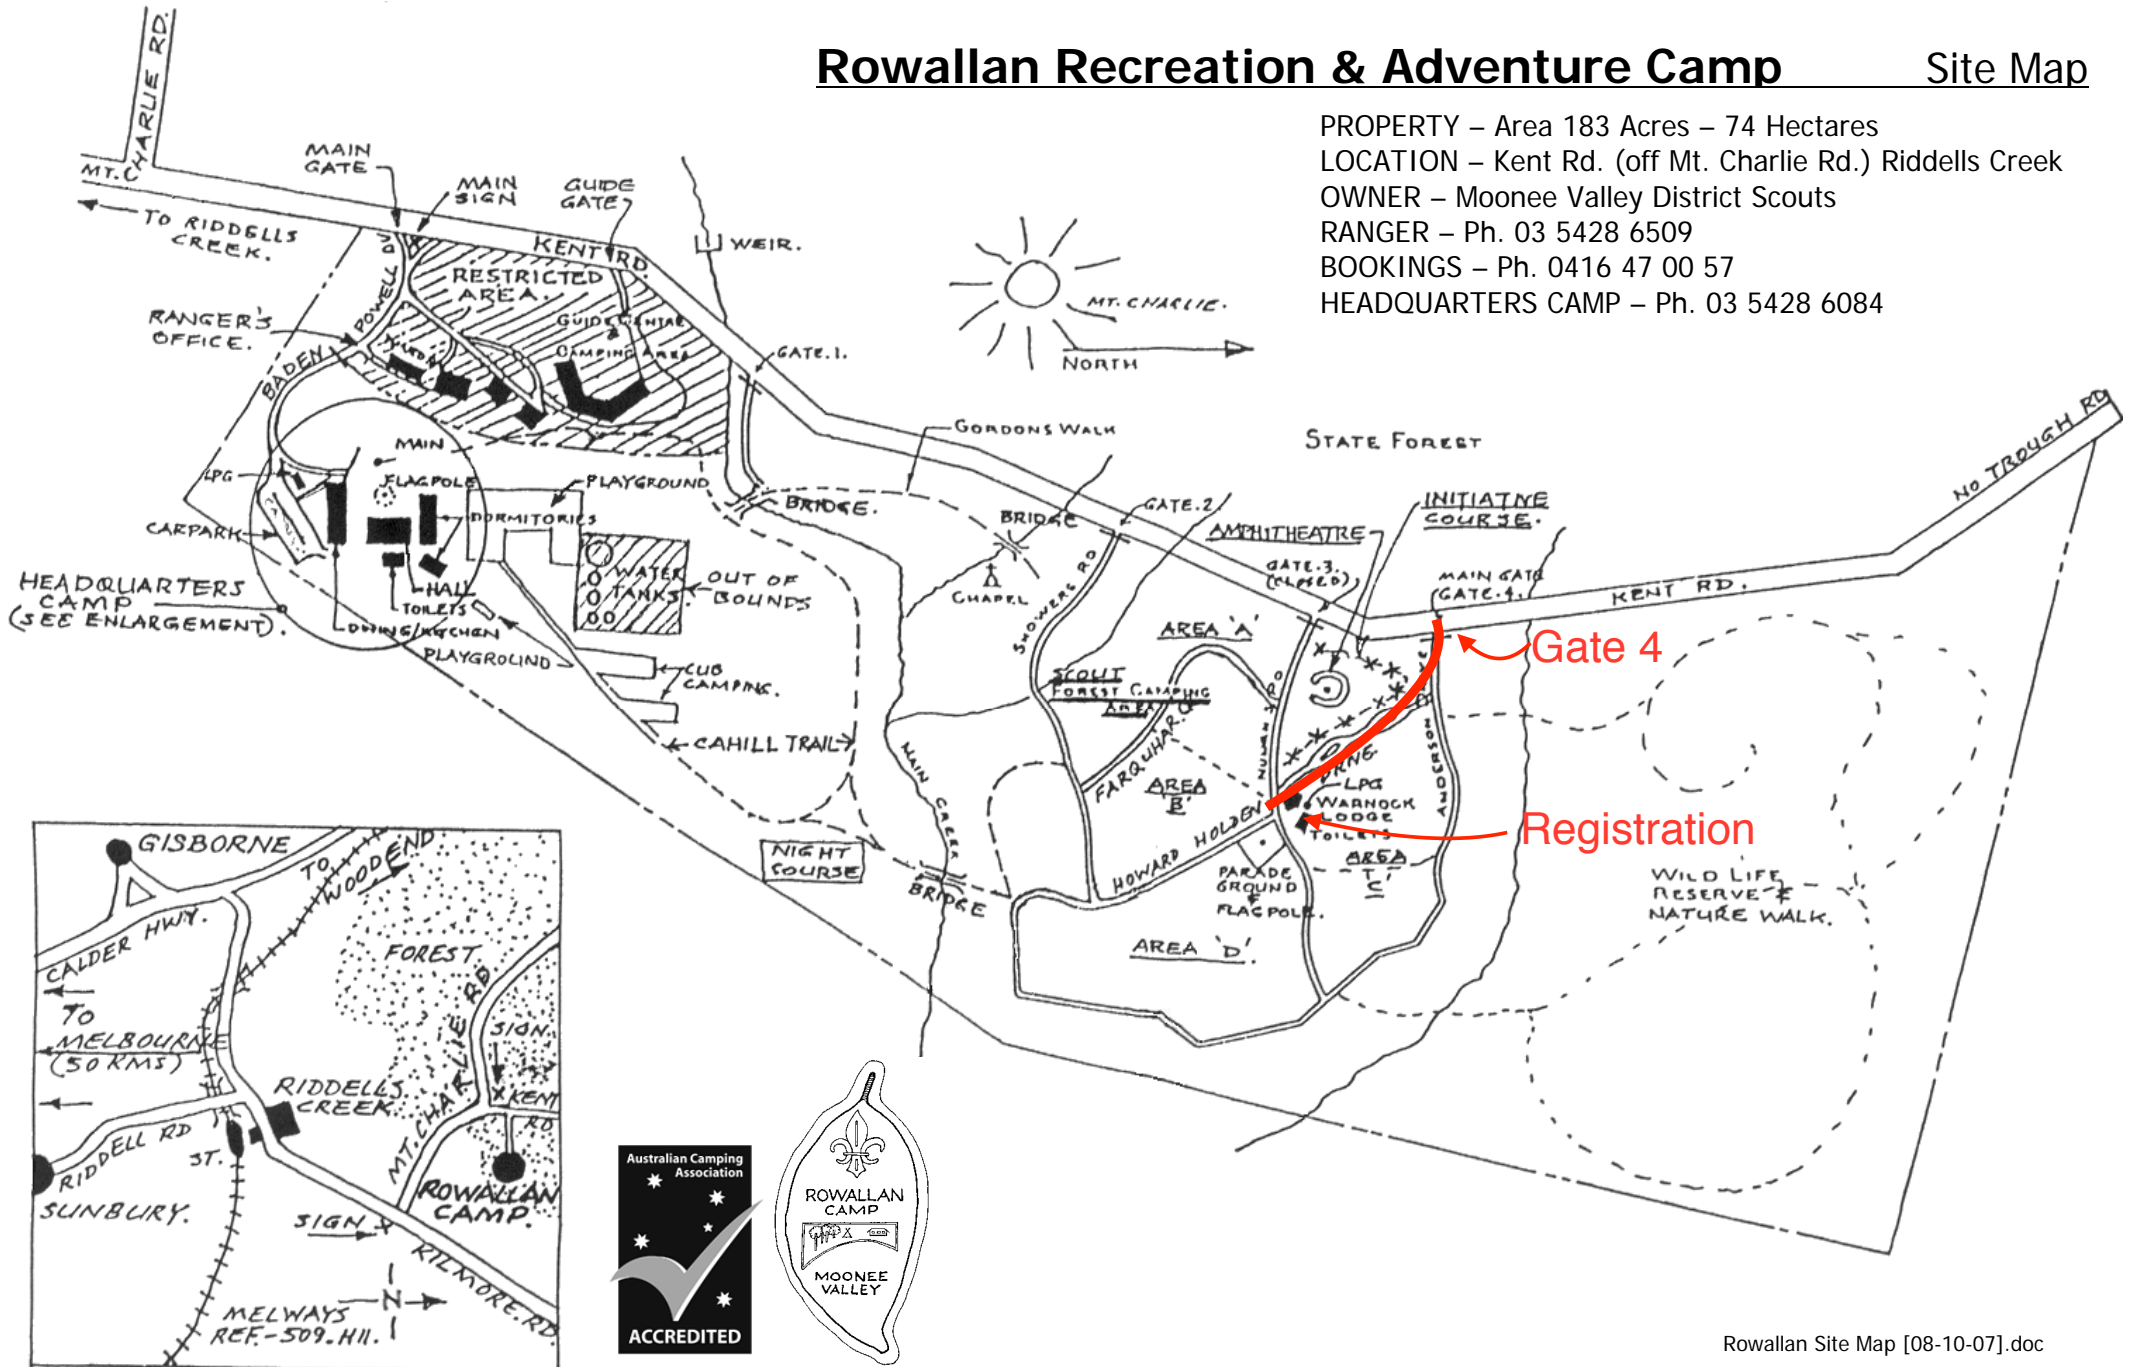

Rowallan Recreation & Adventure Camp

Site Map

PROPERTY – Area 183 Acres – 74 Hectares

LOCATION – Kent Rd. (off Mt. Charlie Rd.) Riddells Creek

OWNER – Moonee Valley District Scouts

RANGER – Ph. 03 5428 6509

BOOKINGS – Ph. 0416 47 00 57

HEADQUARTERS CAMP – Ph. 03 5428 6084

LOCATION MAP.